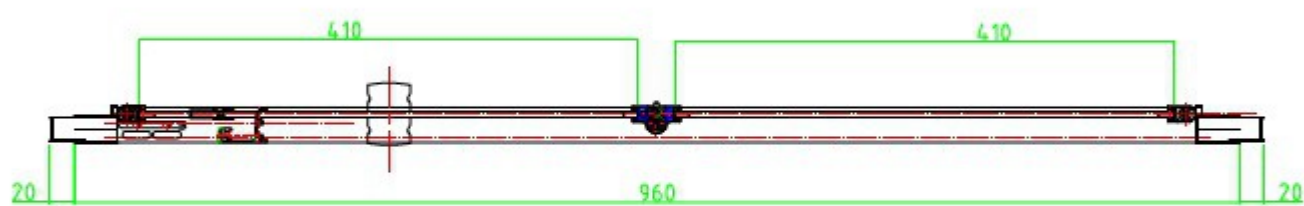

# Burlington®

ДВЕРЬ В НИШУ BIFOLD 1000MM

EBFSC1000

door opening = 665+4mm